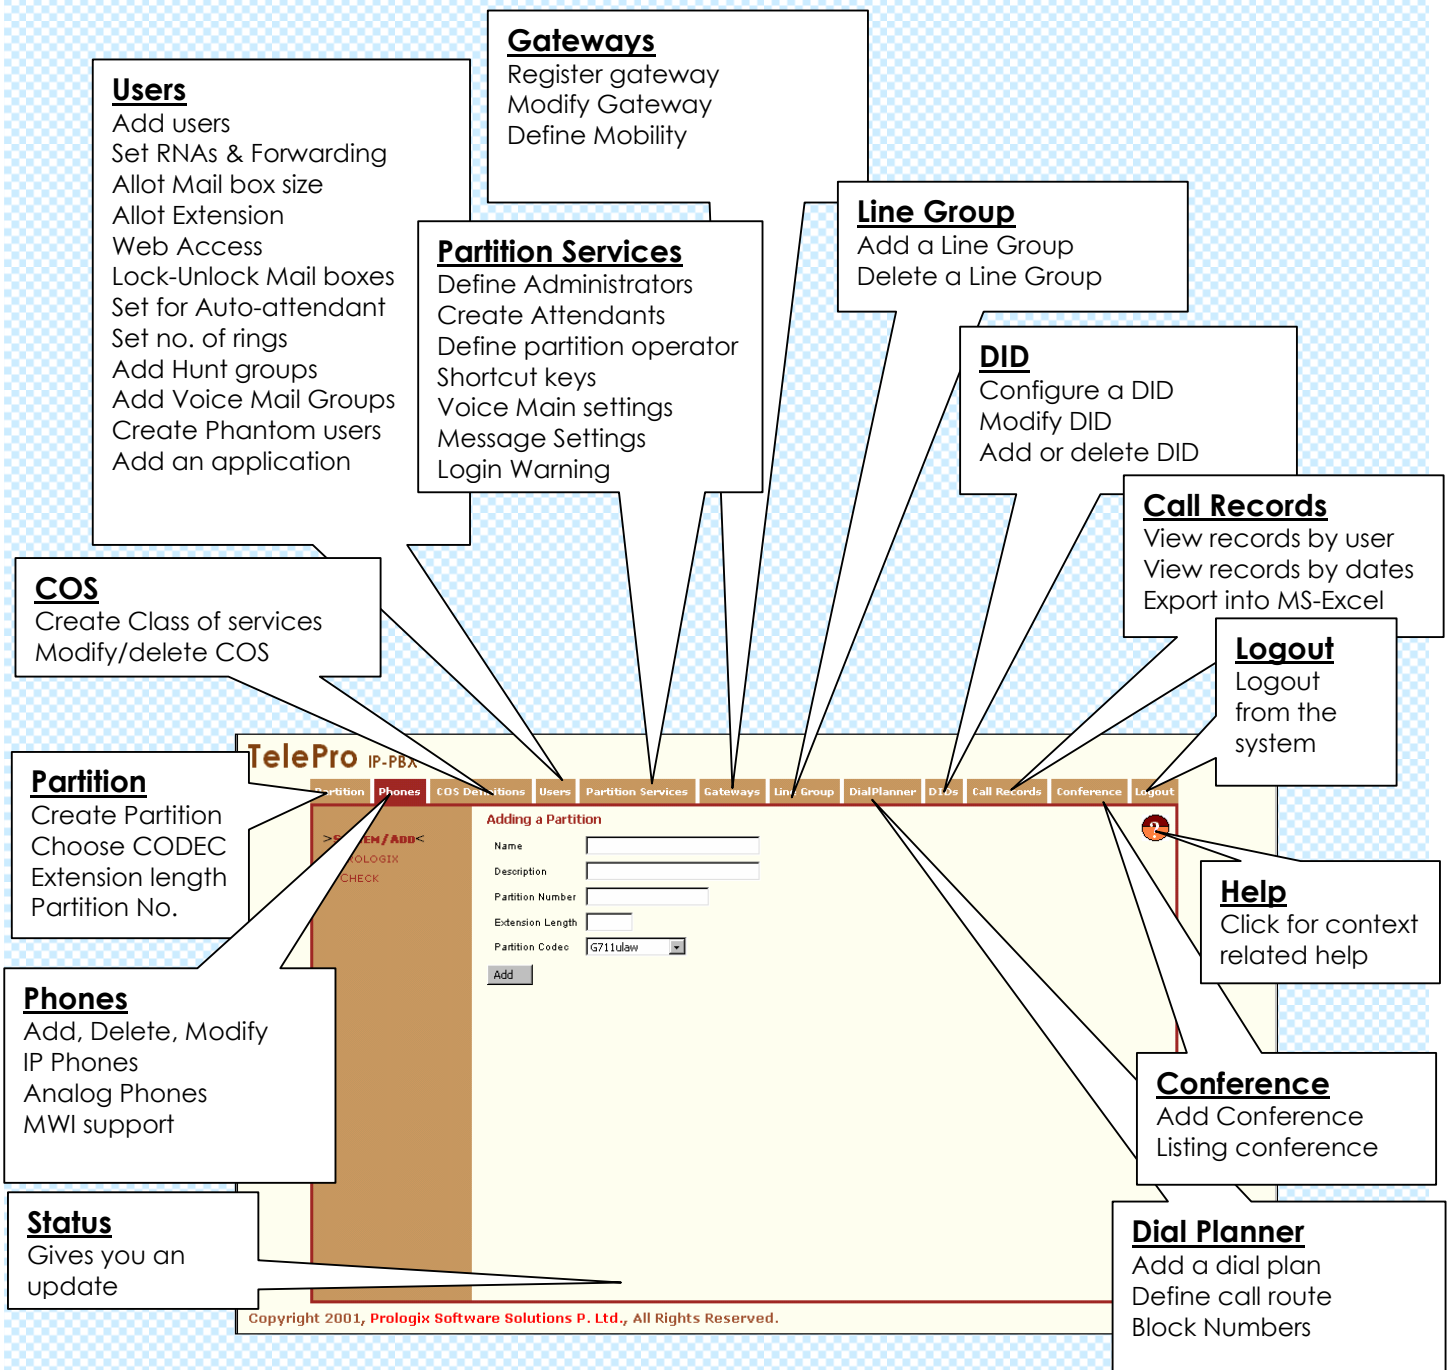

Partition Services

Define Administrators
Create Attendants
Define partition operator
Shortcut keys
Voice Main settings
Message Settings
Login Warning

Gateways

Register gateway
Modify Gateway
Define Mobility

Conference

Schedule conference

Logout

Logout from the system

Select a Phone

Choose a phone

View and Add Profiles

Create four profiles
Set Call forwarding
Rings between Tries
Choose icons

Personal Information and Speed Dials

Personal Speed Dial options
Website login Password
Voice Mail access code

Conference

Schedule conference

Logout

Logout from the system

User Name

Displays user name

TelePro™ IP-PBX User Feature Tree

TelePro™ IP-PBX Administrator Feature Tree