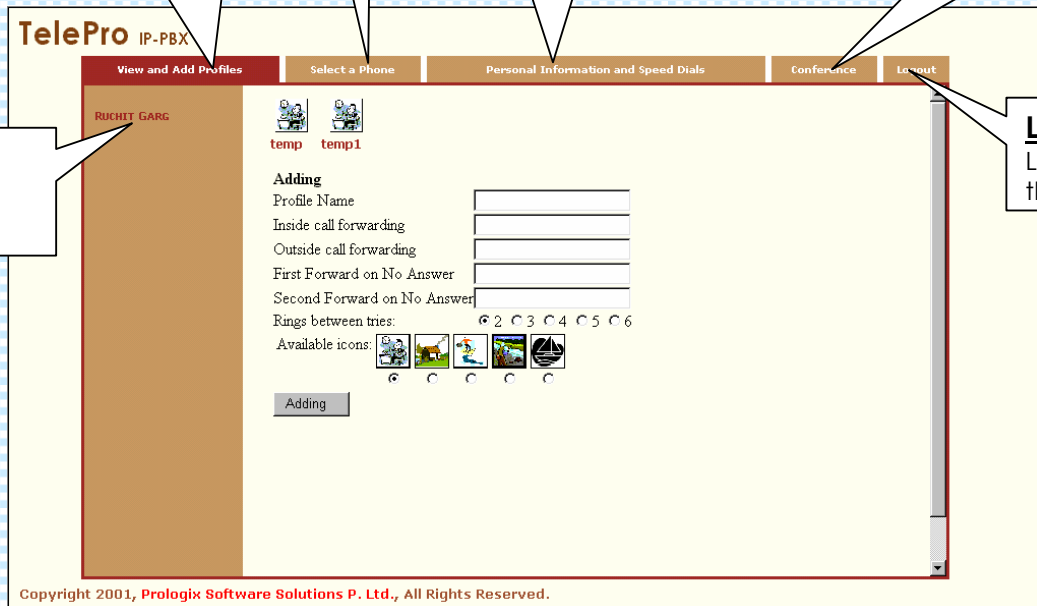

Conference

Schedule conference

Logout

Logout from the system

Select a Phone

Choose a phone

View and Add Profiles

Create four profiles
Set Call forwarding
Rings between Tries
Choose icons

Personal Information and Speed Dials

Personal Speed Dial options
Website login Password
Voice Mail access code

Conference

Schedule conference

Logout

Logout from the system

User Name

Displays user name

TelePro™ IP-PBX User Feature Tree

TelePro™ IP-PBX Administrator Feature Tree